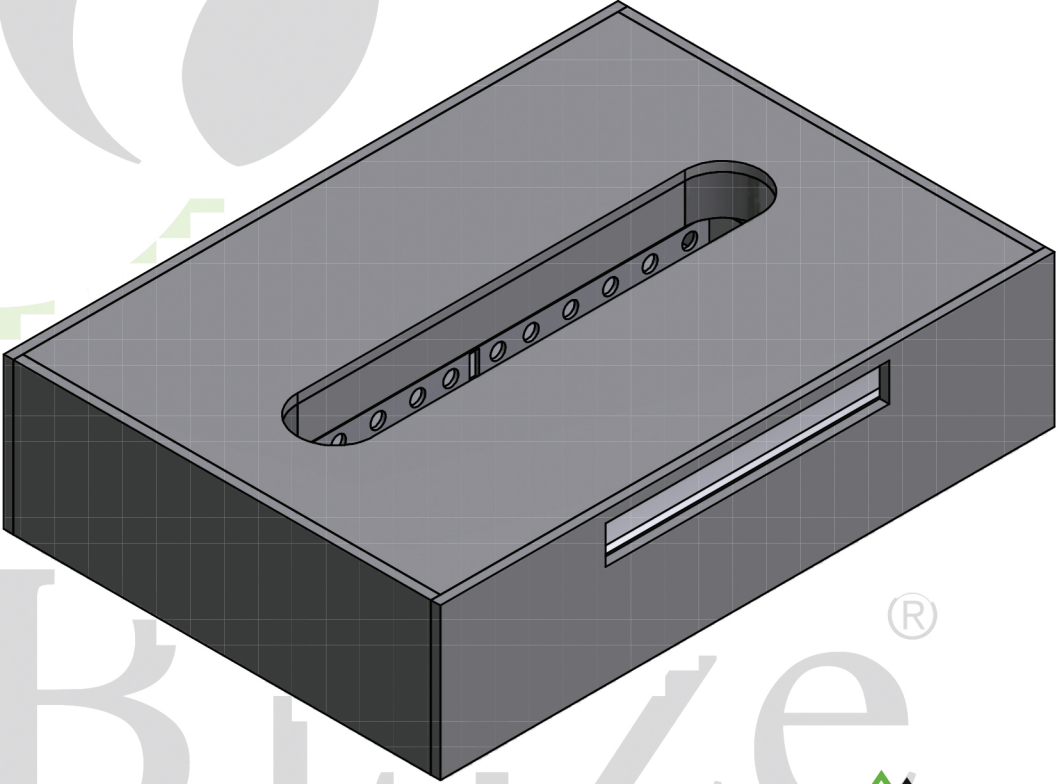

Black box for burner 2L - 2qts Technical drawing

Measures are in mm

Product Dimensions

L 325 x H 80 x D 231 mm

**Weight
Burner**

L 12½" x H 3" x D 9"
5 kg / 11 lbs
For burner 2L / 2 qts ONLY

Last updated

April 2015