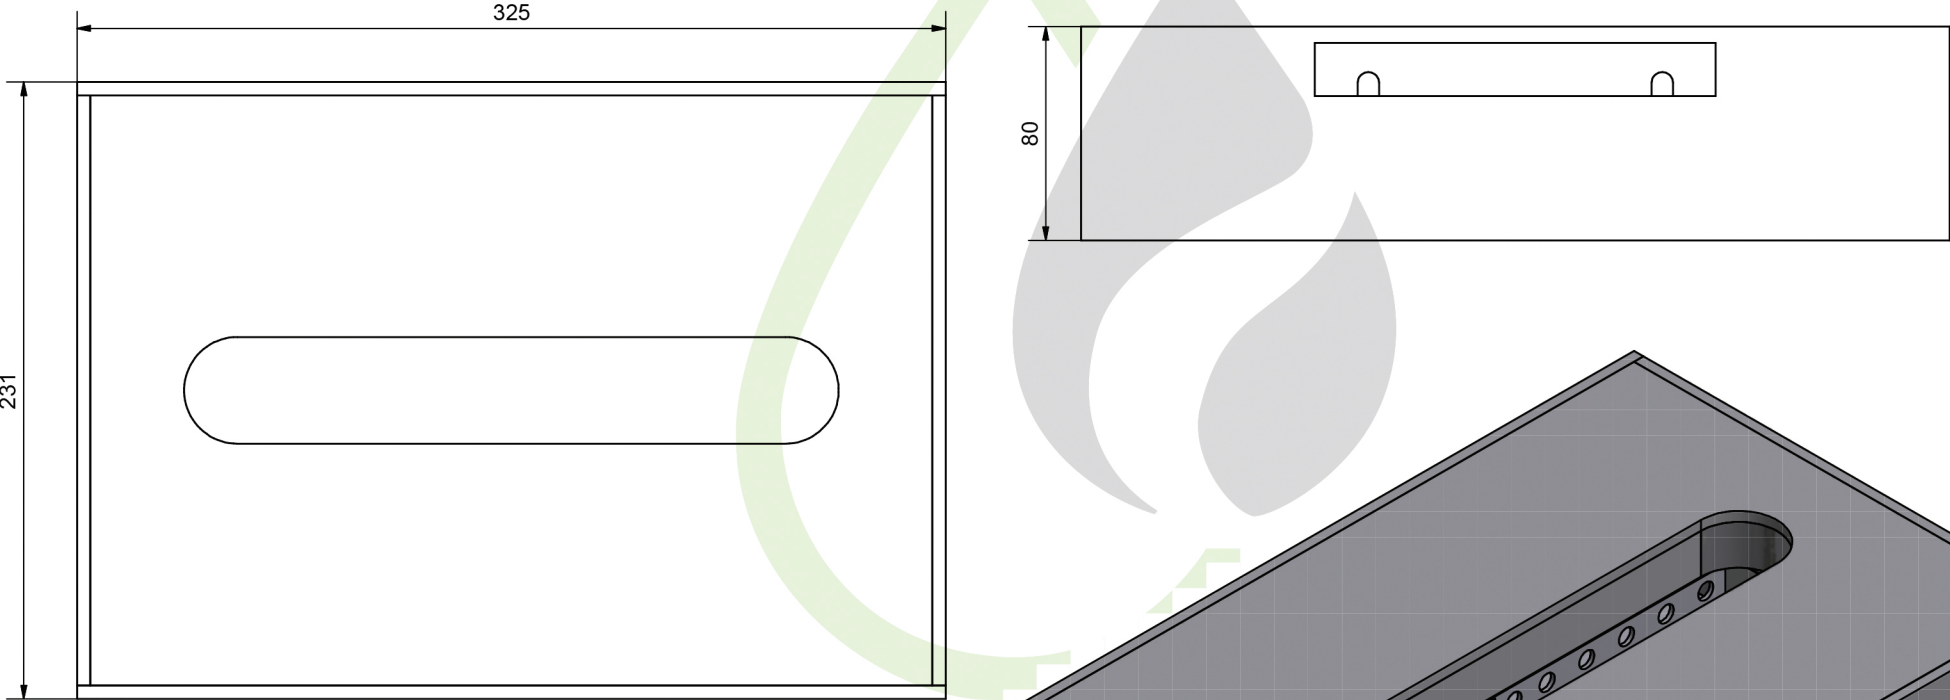

Black box for burner 2L - 2qts Technical drawing

Measures are in mm

Product Dimensions

L 325 x H 80 x D 231 mm

**Weight
Burner**

L 12½" x H 3" x D 9"
5 kg / 11 lbs
For burner 2L / 2 qts ONLY

Last updated

April 2015